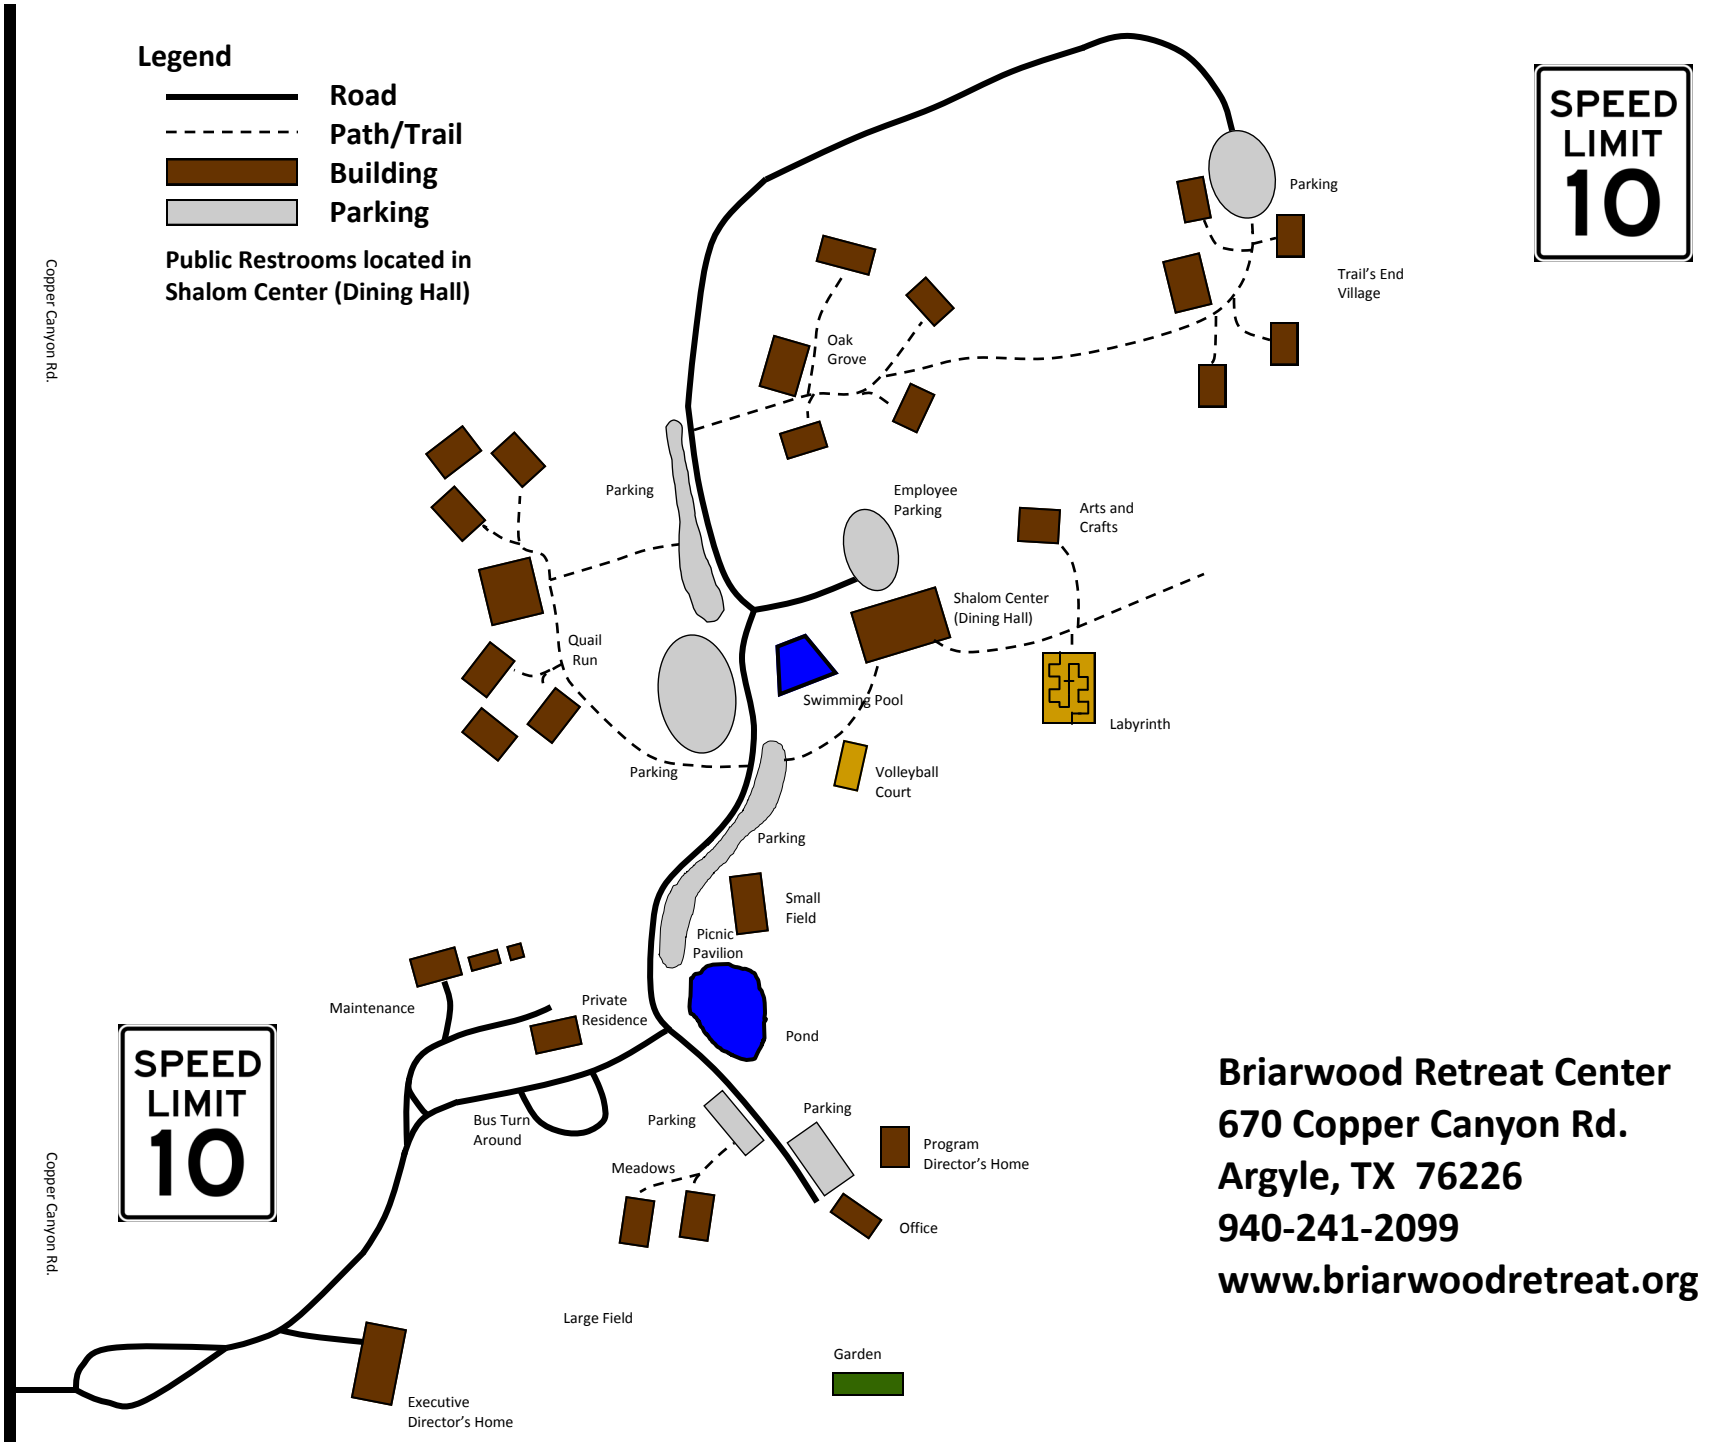

Legend

-  Road
-  Path/Trail
-  Building
-  Parking

Public Restrooms located in Shalom Center (Dining Hall)

Briarwood Retreat Center
670 Copper Canyon Rd.
Argyle, TX 76226
940-241-2099
www.briarwoodretreat.org