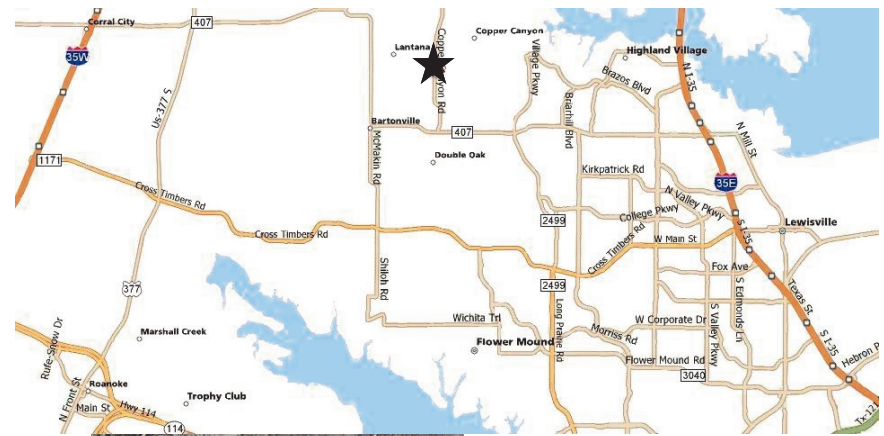

Map

Briarwood Retreat Center
670 Copper Canyon Rd.
Argyle, TX 76226

940-241-2099

jean@briarwoodretreat.org
www.briarwoodretreat.org

Reservations are encouraged but not required. For reservations, call or email