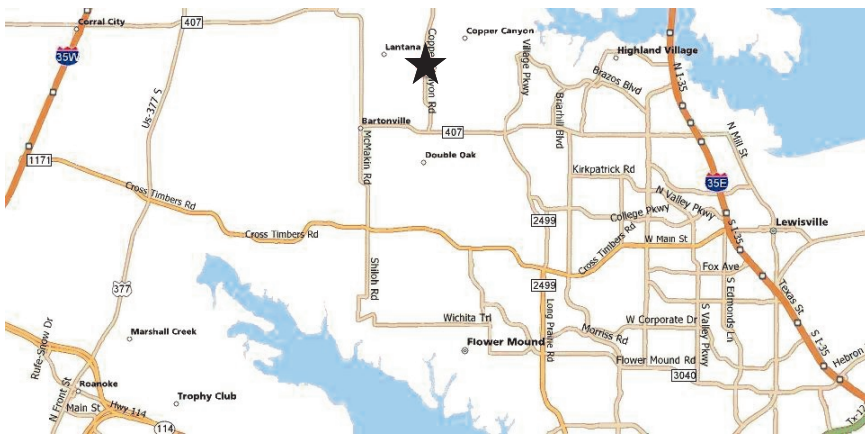

Directions to Briarwood

Briarwood is located on Copper Canyon Road, off of FM 407, between I35-W and I35-E. The camp is only about 30 minutes from Dallas-Fort Worth Airport, convenient to the Metroplex area yet still in a country setting.

Directions from I35E

Exit I35-E at FM 407. Take FM 407 west approximately 5 miles to Copper Canyon Road. Turn right on Copper Canyon Rd. Briarwood is 1 mile down Copper Canyon Road on the right hand side.

Directions from I35W

Exit I35-W at FM 407 (exit 76). Travel east on FM407. FM 407 makes a sharp right hand turn (at the FM 1830 intersection) and then a left hand bend (onto Justin Rd.). From there continue on FM 407 west approximately 1 mile to Copper Canyon Road. Turn left on Copper Canyon Road (just past the Sonic Drive-in). Briarwood is 1 mile down Copper Canyon Road on the right hand side.

Map

Briarwood Retreat Center
670 Copper Canyon Rd.
Argyle, TX 76226

940-241-2099

jean@briarwoodretreat.org
www.briarwoodretreat.org

Reservations are encouraged but not required. For reservations, call or email

Directions to Briarwood

Briarwood is located on Copper Canyon Road, off of FM 407, between I35-W and I35-E. The camp is only about 30 minutes from Dallas-Fort Worth Airport, convenient to the Metroplex area yet still in a country setting.

Directions from I35E

Exit I35-E at FM 407. Take FM 407 west approximately 5 miles to Copper Canyon Road. Turn right on Copper Canyon Rd. Briarwood is 1 mile down Copper Canyon Road on the right hand side.

Directions from I35W

Exit I35-W at FM 407 (exit 76). Travel east on FM407. FM 407 makes a sharp right hand turn (at the FM 1830 intersection) and then a left hand bend (onto Justin Rd.). From there continue on FM 407 west approximately 1 mile to Copper Canyon Road. Turn left on Copper Canyon Road (just past the Sonic Drive-in). Briarwood is 1 mile down Copper Canyon Road on the right hand side.